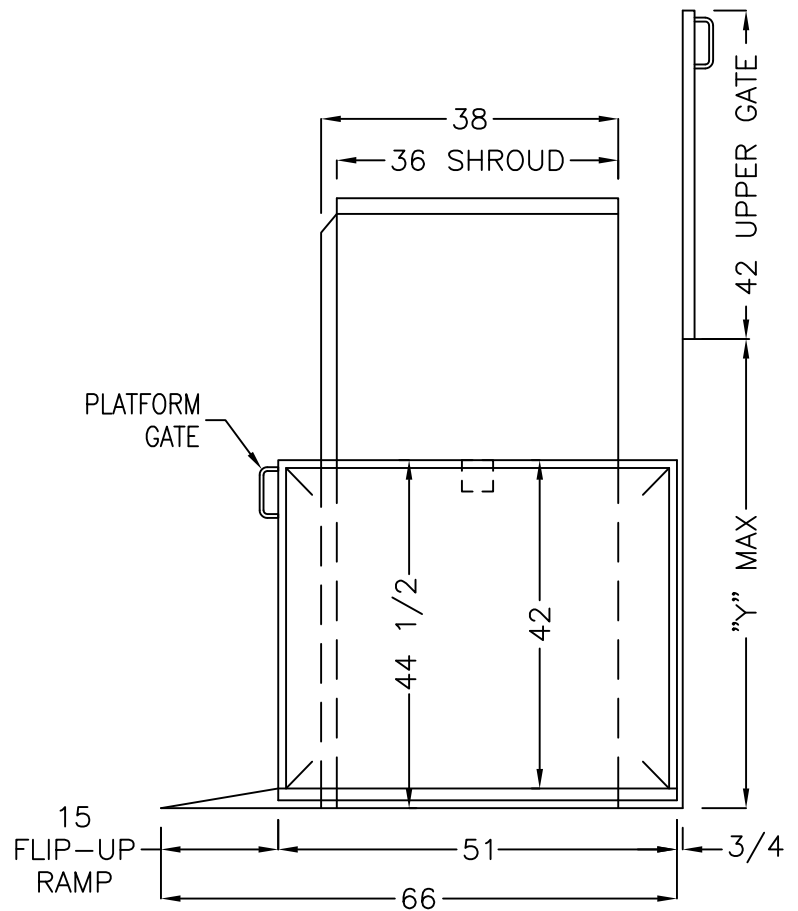

PLAN VIEW

FRONT VIEW

SIDE VIEW

MODEL	"X" IN.	"Y" IN.	MODEL	"X" IN.	"Y" IN.	<i>DIMENSIONS SUBJECT TO CHANGE WITHOUT NOTIFICATION.</i> NATIONAL WHEEL-O-VATOR 509 W. FRONT ST. ROANOKE, ILLINOIS 61561 1-800-551-9095 JANUARY 2003 MODEL: BC SHROUD LEFT DRAWING NUMBER: CC-1020 ALL DIMENSIONS SUBJECT TO STANDARD INDUSTRY TOLERANCES UNLESS OTHERWISE SPECIFIED.
BC-42	63	45	BC-108	130	111	
BC-60	81	63	BC-120	142	123	
BC-72	93	75	BC-144	171	147	
BC-96	118	99				