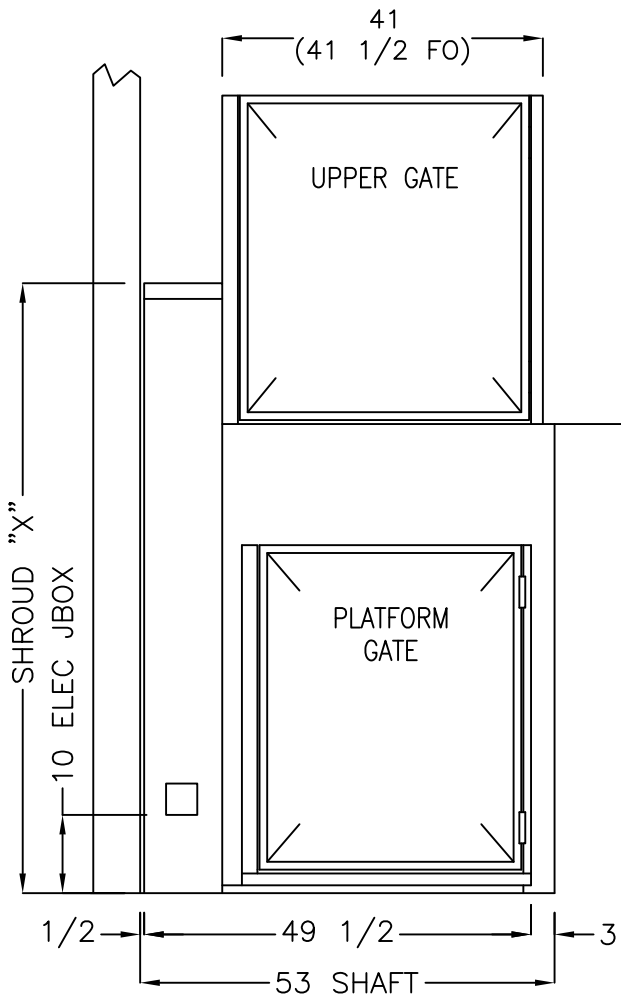

PLAN VIEW

FRONT VIEW

SIDE VIEW

MODEL	"X" IN.	"Y" IN.	MODEL	"X" IN.	"Y" IN.	<i>DIMENSIONS SUBJECT TO CHANGE WITHOUT NOTIFICATION.</i> NATIONAL WHEEL-O-VATOR 509 W. FRONT ST. ROANOKE, ILLINOIS 61561 1-800-551-9095 JANUARY 2003 MODEL: BC SHROUD LEFT DRAWING NUMBER: CC-1020 ALL DIMENSIONS SUBJECT TO STANDARD INDUSTRY TOLERANCES UNLESS OTHERWISE SPECIFIED.
BC-42	63	45	BC-108	130	111	
BC-60	81	63	BC-120	142	123	
BC-72	93	75	BC-144	171	147	
BC-96	118	99				