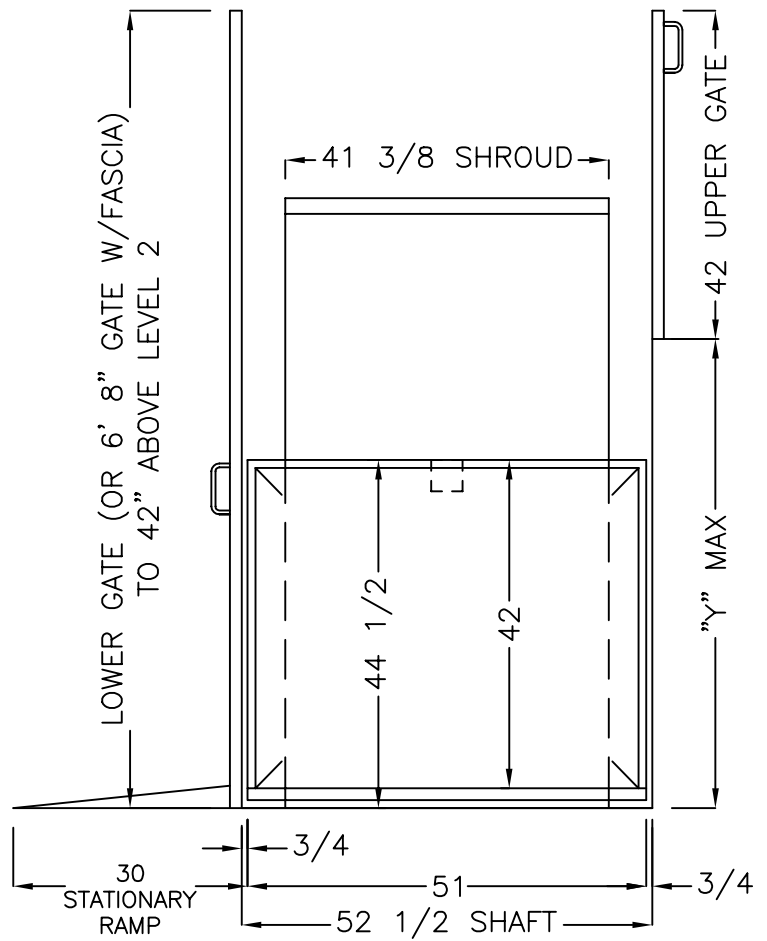

PLAN VIEW

LOWER GATE NOT SHOWN

FRONT VIEW

SIDE VIEW

MODEL	"X" IN.	"Y" IN.	MODEL	"X" IN.	"Y" IN.	DIMENSIONS SUBJECT TO CHANGE WITHOUT NOTIFICATION.	NATIONAL WHEEL-O-VATOR 509 W. FRONT ST. ROANOKE, ILLINOIS 61561 1-800-551-9095	JANUARY 2003
HBC-42	69	45	HBC-108	135	111			
HBC-60	87	63	HBC-120	147	123	ALL DIMENSIONS SUBJECT TO STANDARD INDUSTRY TOLERANCES UNLESS OTHERWISE SPECIFIED.		
HBC-72	99	75	HBC-144	171	147			
HBC-96	123	99						