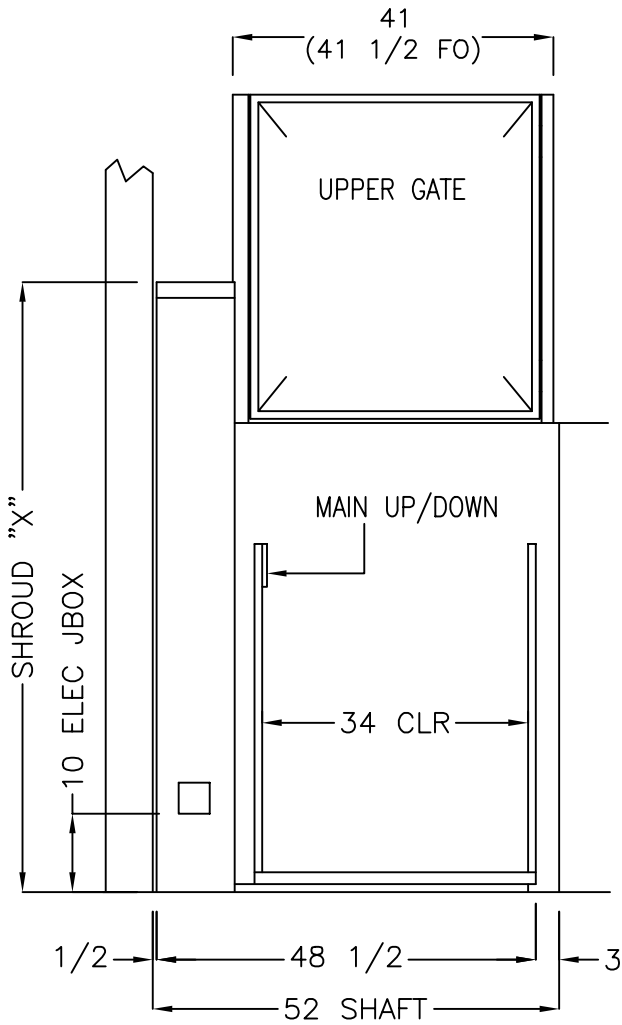

PLAN VIEW

LOWER GATE NOT SHOWN

FRONT VIEW

SIDE VIEW

MODEL	"X" IN.	"Y" IN.	MODEL	"X" IN.	"Y" IN.	DIMENSIONS SUBJECT TO CHANGE WITHOUT NOTIFICATION.	NATIONAL WHEEL-O-VATOR 509 W. FRONT ST. ROANOKE, ILLINOIS 61561 1-800-551-9095	JANUARY 2003
HBC-42	69	45	HBC-108	135	111			
HBC-60	87	63	HBC-120	147	123	ALL DIMENSIONS SUBJECT TO STANDARD INDUSTRY TOLERANCES UNLESS OTHERWISE SPECIFIED.		
HBC-72	99	75	HBC-144	171	147			
HBC-96	123	99						