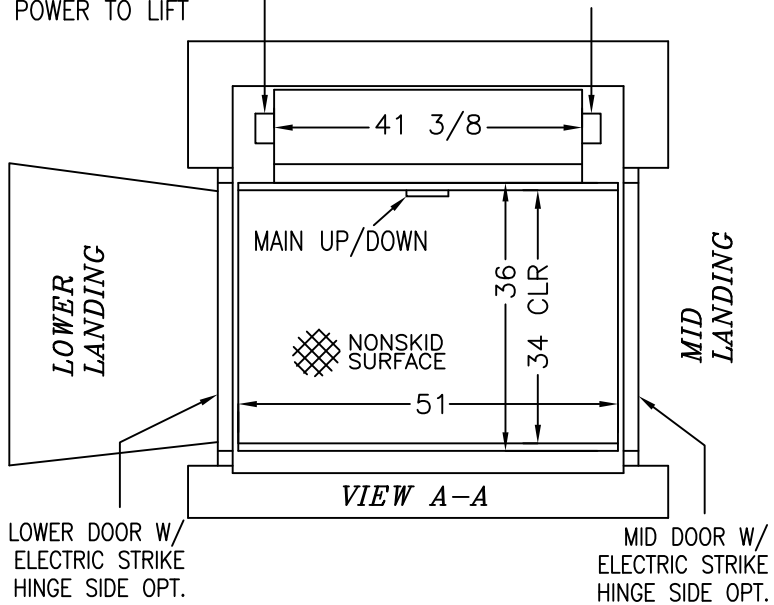

ELECTRIC JUNCTION BOX FOR:
LOWER, UPPER DOORS
LOWER, UPPER CALL SENDS
POWER TO LIFT

ELECTRIC JUNCTION BOX FOR:
MID DOOR
MID CALL SEND

MODEL	"X" IN.	"Y" IN.	DIMENSIONS SUBJECT TO CHANGE WITHOUT NOTIFICATION.			NATIONAL WHEEL-O-VATOR 509 W. FRONT ST. ROANOKE, ILLINOIS 61561 1-800-551-9095	
HBC-96	123	99				JANUARY 2003	
HBC-108	135	111				MODEL: HBC SHROUD LEFT 3 LEVEL SYSTEM	DRAWING NUMBER: HCC-1215
HBC-120	147	123				ALL DIMENSIONS SUBJECT TO STANDARD INDUSTRY TOLERANCES UNLESS OTHERWISE SPECIFIED.	
HBC-144	171	147					