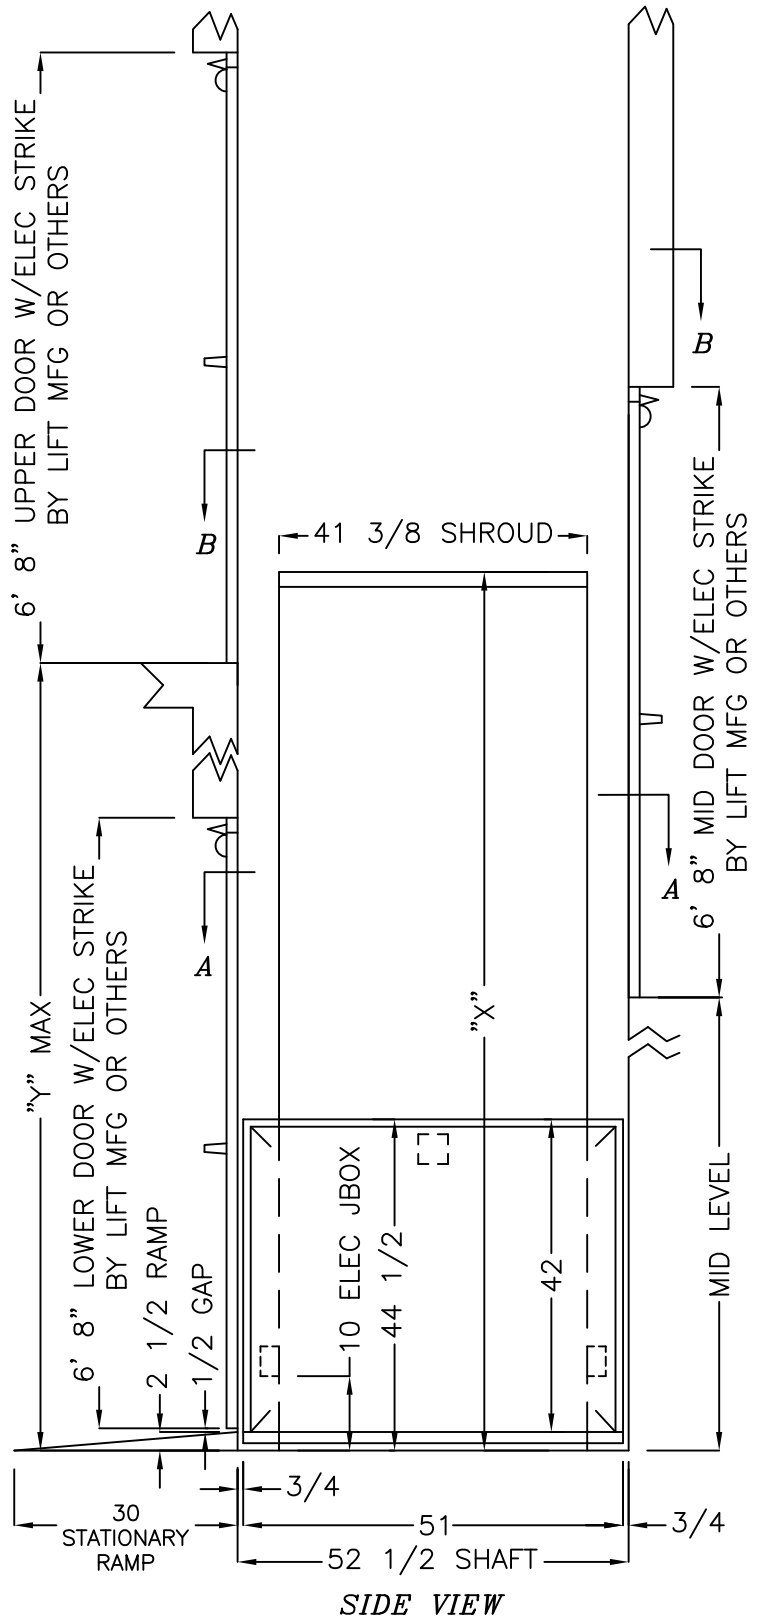

ELECTRIC JUNCTION BOX FOR:
LOWER, UPPER DOORS
LOWER, UPPER CALL SENDS
POWER TO LIFT

ELECTRIC JUNCTION BOX FOR:
MID DOOR
MID CALL SEND

MODEL	"X" IN.	"Y" IN.	DIMENSIONS SUBJECT TO CHANGE WITHOUT NOTIFICATION.			NATIONAL WHEEL-O-VATOR 509 W. FRONT ST. ROANOKE, ILLINOIS 61561 1-800-551-9095	
HBC-96	123	99				JANUARY 2003	
HBC-108	135	111				MODEL: HBC SHROUD LEFT 3 LEVEL SYSTEM	DRAWING NUMBER: HCC-1215
HBC-120	147	123				ALL DIMENSIONS SUBJECT TO STANDARD INDUSTRY TOLERANCES UNLESS OTHERWISE SPECIFIED.	
HBC-144	171	147					